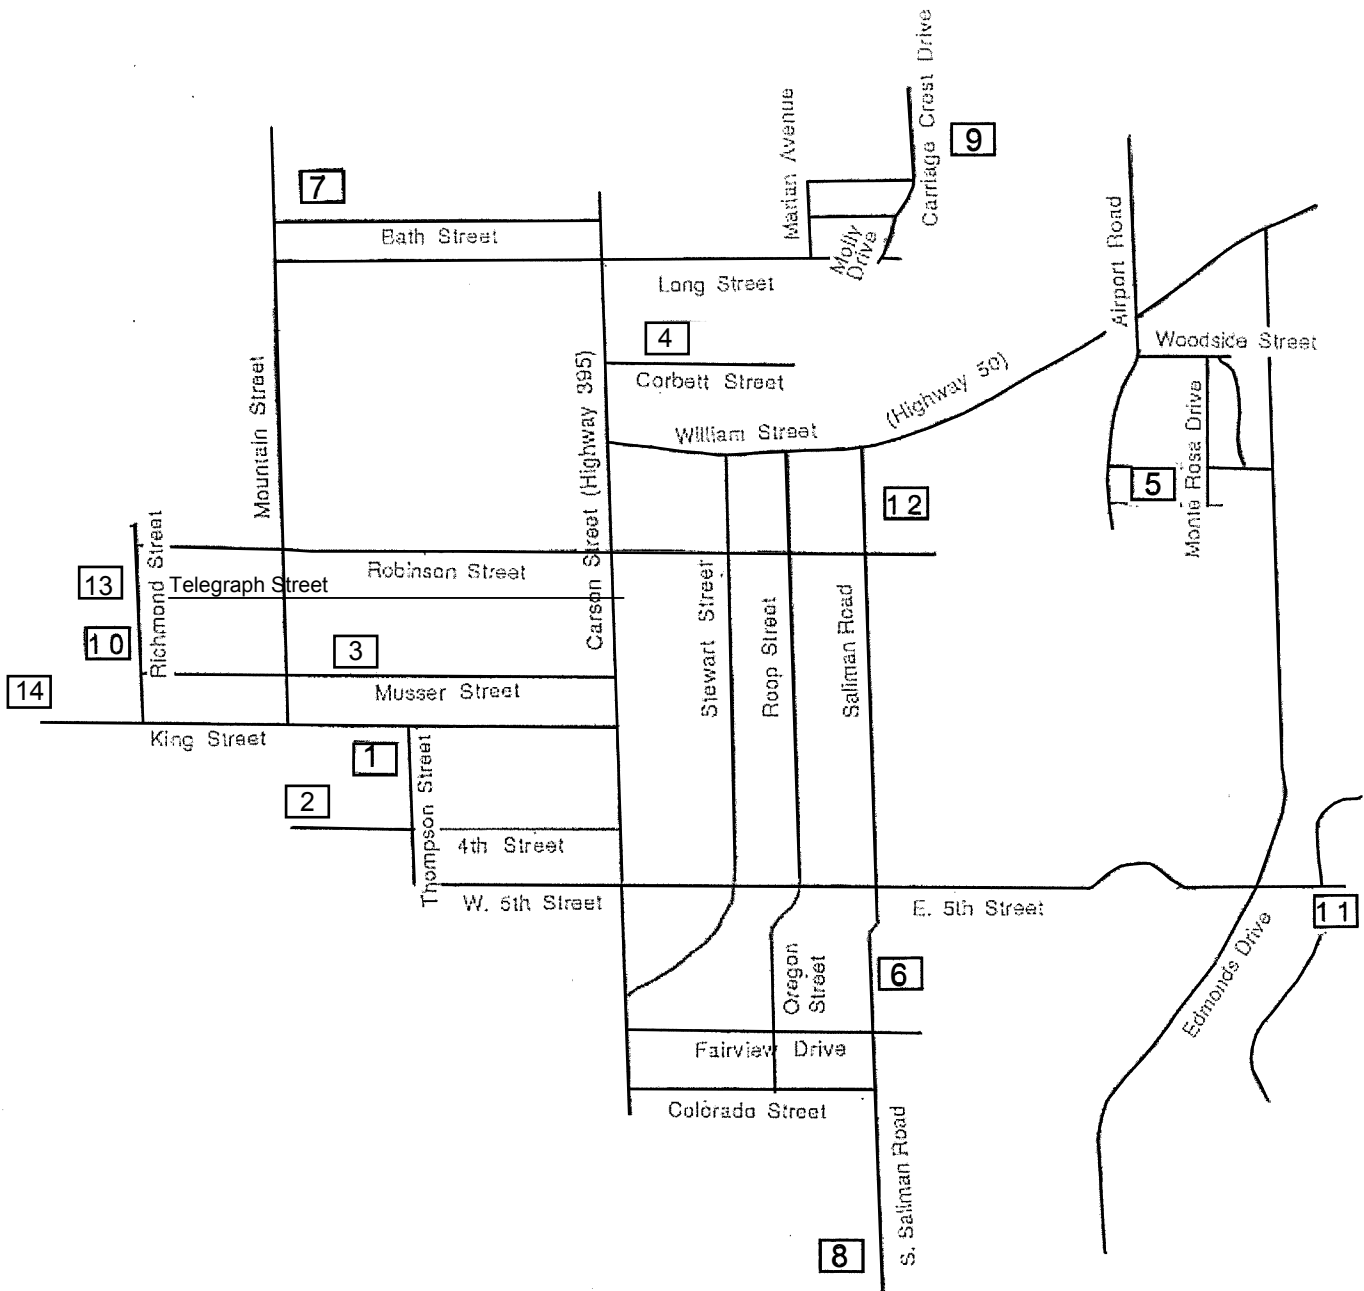

Carson City School District District Wide Map

- 1 Bordewich Elementary School
- 2 Student Support Services (non-serving site)
- 3 Gleason Professional Development Center (non-serving site)
- 4 Corbett Facility (Pioneer High School & Adult Education)
- 5 Empire Elementary School
- 6 Fremont Elementary School
- 7 Fritsch Elementary School
- 8 Seeliger Elementary School
- 9 Mark Twain Elementary School
- 10 Carson Middle School
- 11 Eagle Valley Middle School
- 12 Carson High School
- 13 Operation Services Center
- 14 District Administrative Office